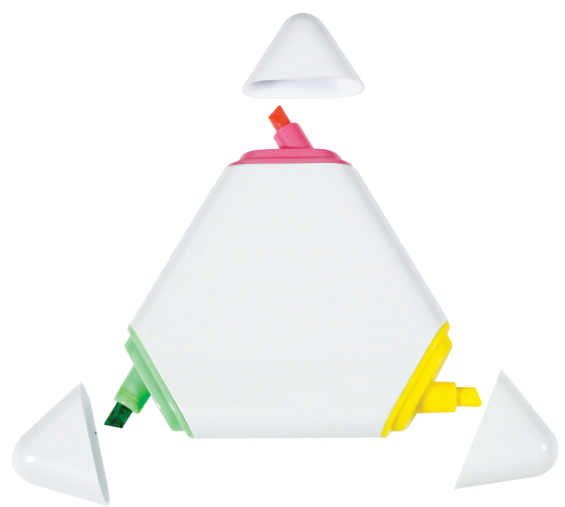

LL03 - Trio Highlighter - White

Pad Print  PMS XXXc

Digital 

Pad
Print Area: 40mm Diameter
Actual print size: xxmmL x xxmmH

Digital
Print Area: 63mmL x 53mmH
Actual print size: xxmmL x xxmmH

Finished print area - Pad Print
Finished print area - Digital Print