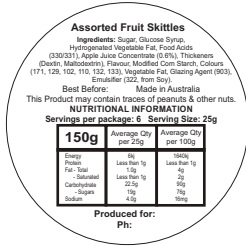

ARTWORK FOR APPROVAL

IMPORTANT: This drawing is for approximate print positional purposes only. It is not intended to be an exact scale or detailed representation of the product. Colour proofs are to be used as a guide only and not a true representation of true product or print colour. If item colours are important, order a sample from our current shipment.

Order #
Proof #1
Date 00/00/00

Product Code : LL0382
Description : Assorted Fruit Skittles in Container
Item Colour/s : Clear/White/Assorted
Quantity :
Decoration Type : Undecorated

**STATUTORY INGREDIENT LABELS
 PLEASE CHECK YOUR DETAILS**
 Ingredients label: 32mm Diameter
 White Label with Black Thermal Print
 adhered to base of container