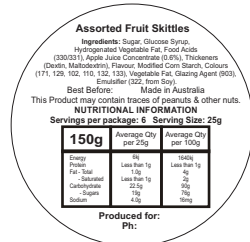

Order #
Proof #1
Date 00/00/00

Product Code : LL0382
Description : Assorted Fruit Skittles in Container
Item Colour/s : Clear/White/Assorted
Quantity :
Decoration Type : Pad
Print Colour

LOGO POSITION CANNOT BE GUARANTEED ACROSS ORDER.

Tilted on it's side

Maximum print area: 39mm diameter
 Actual print size:

STATUTORY INGREDIENT LABELS PLEASE CHECK YOUR DETAILS

Ingredients label: 32mm Diameter
 White Label with Black Thermal Print
 adhered to base of container