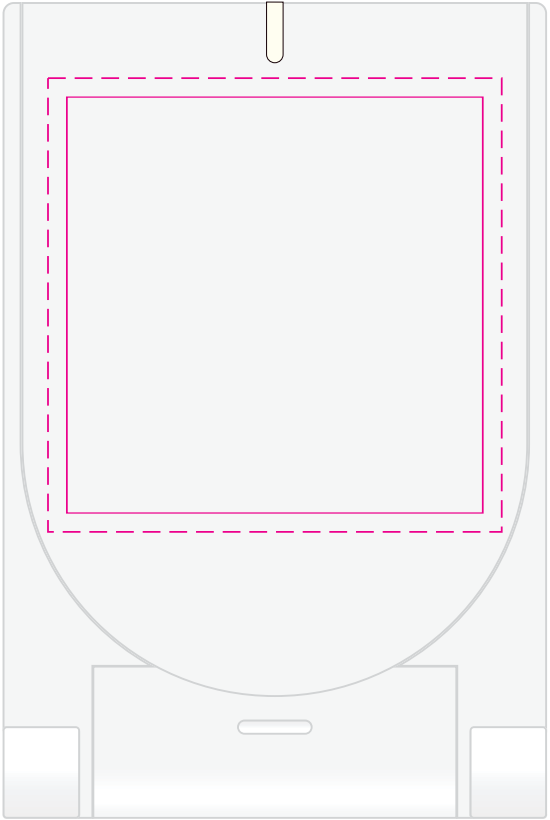

LL0225 - Target Wireless Charger - White or Black

Pad Print  PMS XXXc

Digital 

Pad
Print Area: 55mmL x 55mmH
Actual print size: xxmmL x xxmmH

Digital
Print Area: 60mmL x 60mmH
Actual print size: xxmmL x xxmmH

Finished print area - Pad 
Finished print area - Digital 

LL0225 - Target Wireless Charger with Label - White or Black

Pad Print  PMS XXXc

Digital 

Label 

White gift box with Label

Label
Print Area: 99mmL x 93mmH
Actual print size: xxmmL x xxmmH

Max print area for copy & text 
Finished print area 
Label Bleed 