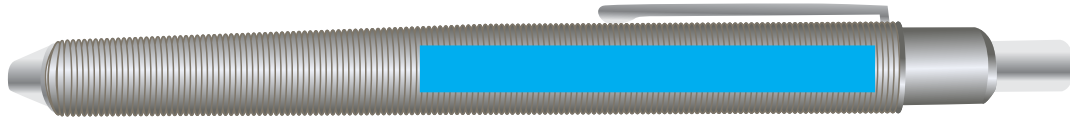

LASER ENGRAVING

Background colour is silver after laser engraving. Engraving on Silver pen will be subtle.

Maximum print area: 60mmL x 6mmH
Actual print size:

INTERNAL USE ONLY

INT:

QC Code:	New Pte # _____	Info:	Q: _____	Ctns: _____	Wt(kg): _____
PP:	Prt Int: _____	Prep:	S: _____	D: _____	
Rpt Ord:	Rpt Pte # _____	Cat:	E: _____	Ctns: _____	Wt(kg): _____
Split: Y/N	Mach: _____	U/P Int: _____	R/P Int: _____	R: _____	D: _____
Courier:					Total Wt(kg): _____