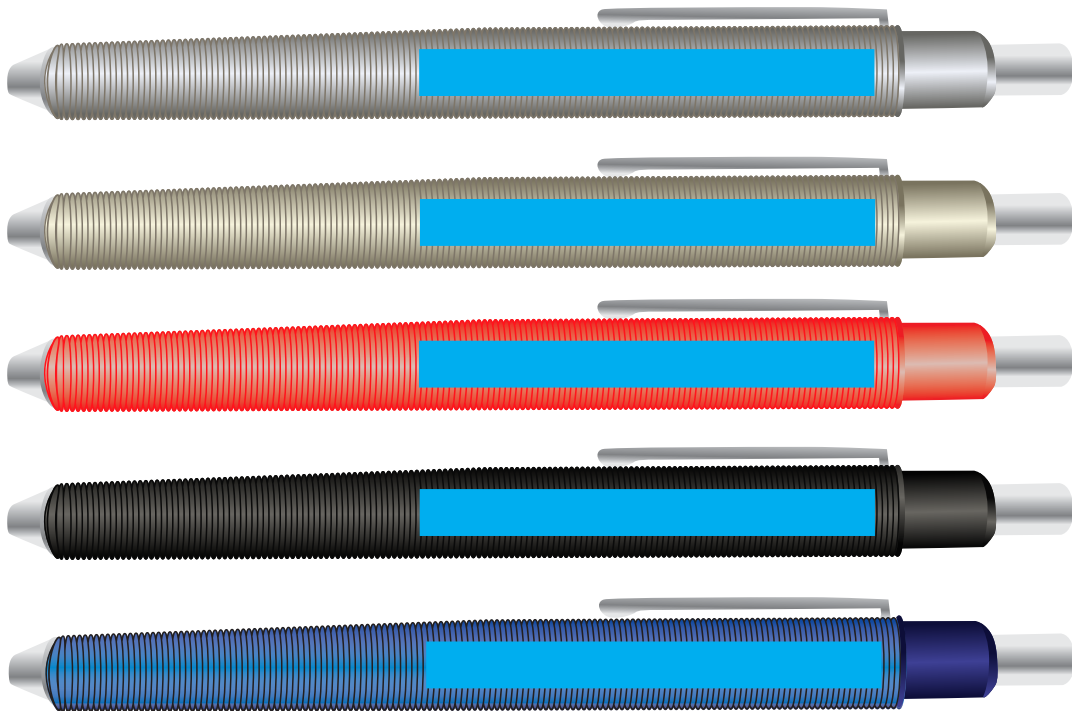

Order #  
Proof #1  
Date 00/00/00

**Product Code** : LL0223  
**Description** : Milano Aluminium Ballpoint Pen  
**Item Colour/s** : Black, Blue, Silver, Gunmetal, Red  
**Quantity** :  
**Decoration Type** : Laser

**Optional Extras**

Pen Case with pens packed inside

Pen Case to be supplied in bulk

### LASER ENGRAVING

Background colour is silver after laser engraving.

Maximum print area: 60mmL x 6mmH  
Actual print size: