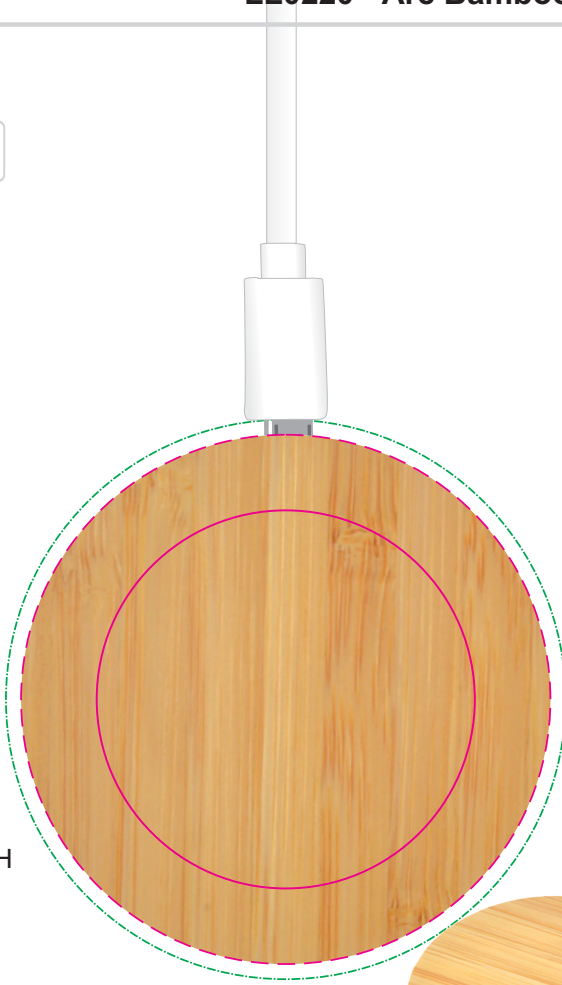

LL0220 - Arc Bamboo Charger (Round or Square) - Natural

Pad Print  PMS XXXc

Laser Engraved - Natural Etch

Digital 

**Pad/Laser/Digital**  
Print Area: 50mm Diameter  
Actual print size: xxmmL x xxmmH

**DIGITAL**  
**Edge to Edge**  
Print Area: 70mm Diameter  
Actual print size: xxmmL x xxmmH

Finished print area - Laser Engraved/Pad/Digital   
Finished print area - Edge to Edge Digital   
Digital Bleed 

**Pad/Laser/Digital**  
Print Area: 50mmL x 50mmH  
Actual print size: xxmmL x xxmmH

**DIGITAL**  
**Edge to Edge**  
Print Area: 62mmL x 62mmH  
Actual print size: xxmmL x xxmmH

**LL0220 - Arc Bamboo Charger (Round or Square) with Label - Natural/off White**

**Pad Print**  PMS XXXc

**Laser Engraved - Natural Etch**

**Digital** 

**Label** 

**ROUND**  
**Pad/Laser/Digital**  
Print Area: 50mm Diameter  
Actual print size: xxmmL x xxmmH

**Edge to Edge**  
Print Area: 70mm Diameter  
Actual print size: xxmmL x xxmmH

**SQUARE**  
**Pad/Laser/Digital**  
Print Area: 50mmL x 50mmH  
Actual print size: xxmmL x xxmmH

**Edge to Edge**  
Print Area: 62mmL x 62mmH  
Actual print size: xxmmL x xxmmH