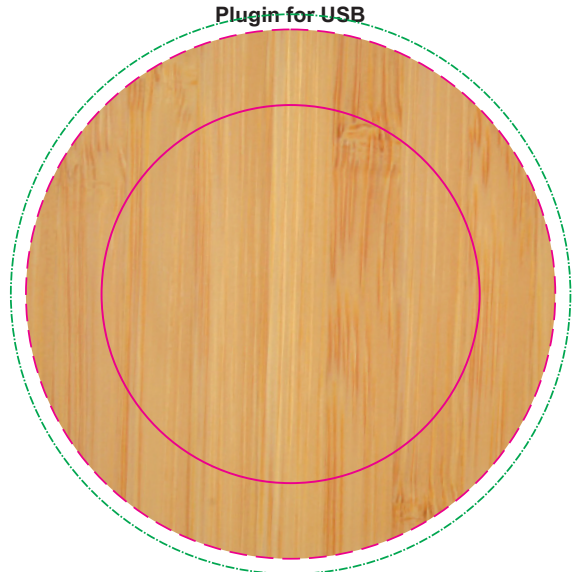

LL0220 - Arc Bamboo Charger (Round or Square) with Label - Natural/off White

Pad Print PMS XXXc

Laser Engraved - Natural Etch

Digital

Label

ROUND
Pad/Laser/Digital
Print Area: 50mm Diameter
Actual print size: xxmmL x xxmmH

Edge to Edge
Print Area: 70mm Diameter
Actual print size: xxmmL x xxmmH

SQUARE
Pad/Laser/Digital
Print Area: 50mmL x 50mmH
Actual print size: xxmmL x xxmmH

Edge to Edge
Print Area: 62mmL x 62mmH
Actual print size: xxmmL x xxmmH

Finished print area - Laser Engraved/Pad/Digital
Finished print area - Edge to Edge Digital
Digital Bleed