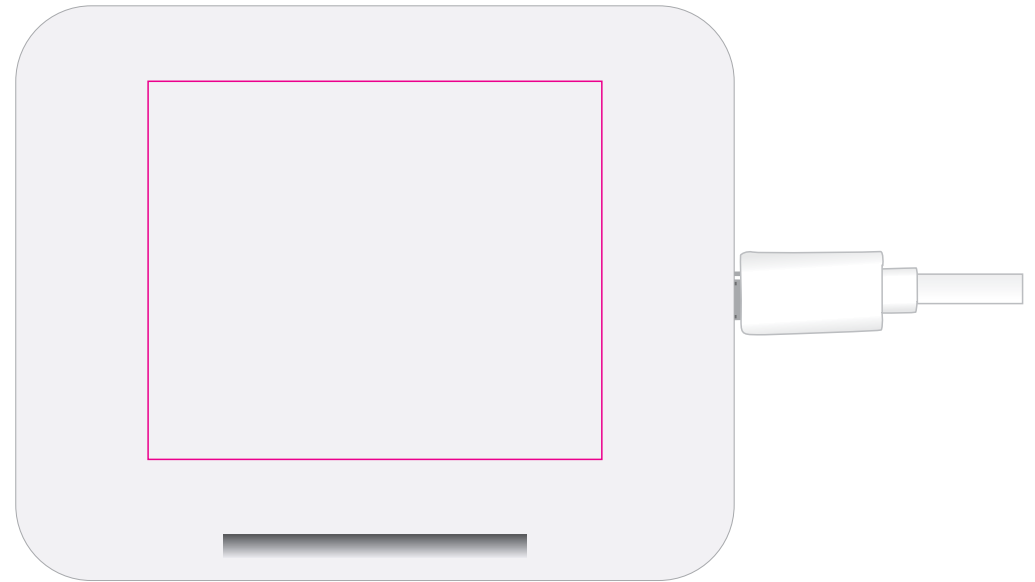

LL0215 - Proton Wireless Charger - White

Digital

Pad Print

Standard

Print Area: 60mmL x 55mmH
Actual print size: xxmmL x xxmmH

Edge to Edge

Print Area: 95mmL x 75mmH
Actual print size: xxmmL x xxmmH

Print Area: 60mmL x 50mmH
Actual print size: xxmmL x xxmmH

LL0215 - Proton Wireless Charger - White

Digital 

Pad Print  PMS XXXc

Label 

White gift box with Label

Label
Print Area: 50mmL x 50mmH
Actual print size: xxmmL x xxmmH

Max print area for copy & text 
Finished print area 
Label Bleed 