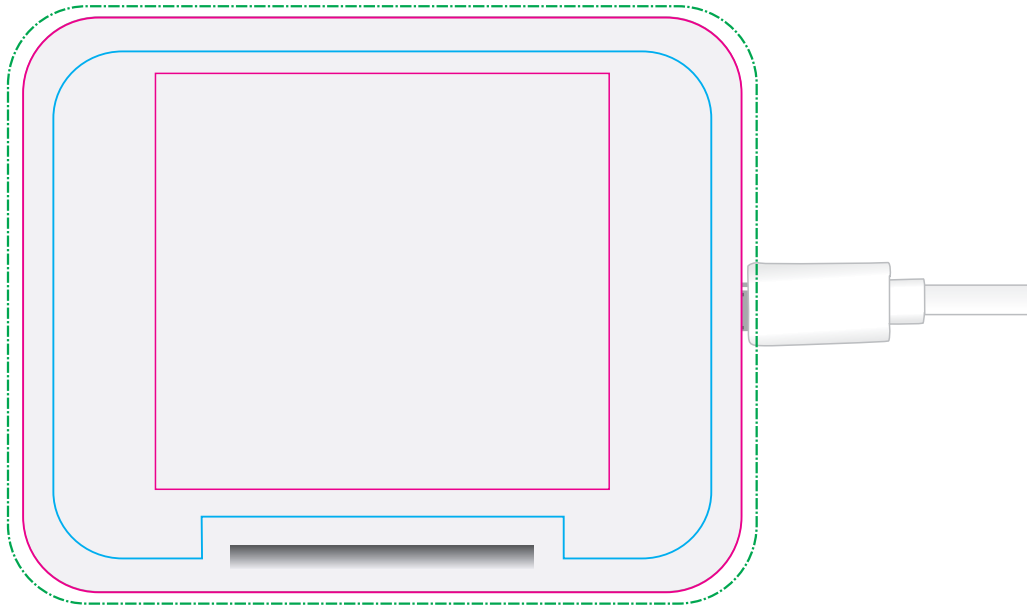

LL0215 - Proton Wireless Charger - White

Digital

Pad Print

Standard

Print Area: 60mmL x 55mmH
Actual print size: xxmmL x xxmmH

Edge to Edge

Print Area: 95mmL x 75mmH
Actual print size: xxmmL x xxmmH

Print Area: 60mmL x 50mmH
Actual print size: xxmmL x xxmmH

LL0215 - Proton Wireless Charger - White

Digital 

Pad Print  PMS XXXc

Label 

White gift box with Label

Label
Print Area: 50mmL x 50mmH
Actual print size: xxmmL x xxmmH

Max print area for copy & text 
Finished print area 
Label Bleed 