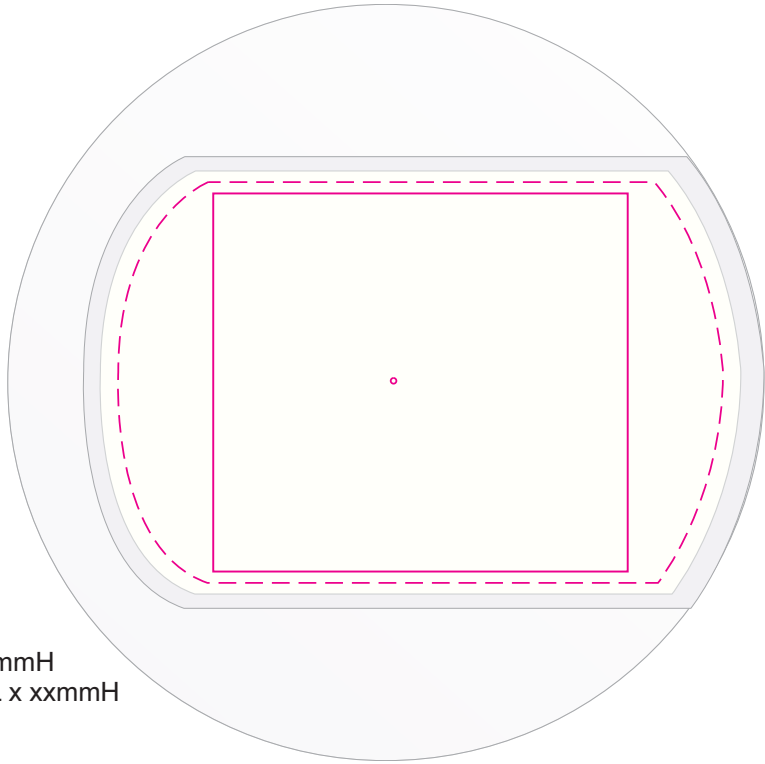

LL0211 - Karma Wireless Charger with Label - Clear/White

Pad Print  PMS XXXc

Digital 

Plug in for USB

Pad
Print Area: 60mmL x 50mmH
Actual print size: xxmmL x xxmmH

Digital
Print Area: 80mmL x 53mmH
Actual print size: xxmmL x xxmmH

Finished print area - Pad 
Finished print area - Digital 
Heat Vent 

White gift box with Label

Label
Print Area: 90mm Diameter
Actual print size: xxmmL x xxmmH

Max print area for copy & text 
Finished print area 
Label Bleed 