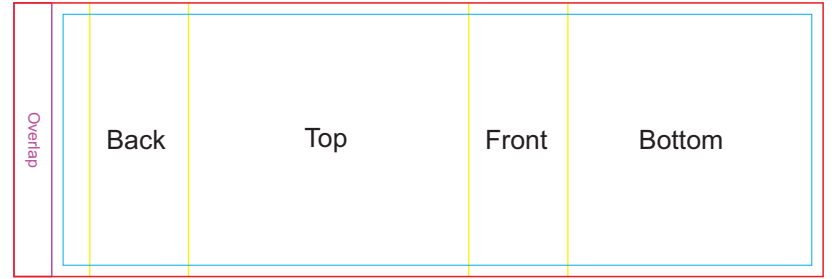

LL0208 - Arc Charger (Round or Square) with Sleeve - White

Pad Print  PMS XXXc

Digital 

Digital 

Pad/Digital
Print Area: 50mm Diameter
Actual print size: xxmmL x xxmmH

DIGITAL
Edge to Edge
Print Area: 70mm Diameter
Actual print size: xxmmL x xxmmH

Finished print area - Pad/Digital 
Finished print area - Edge to Edge Digital 
Digital Bleed 

Sleeve on box

Sleeve
Print Area: 214mmL x 72mmH
Actual print size: xxmmL x xxmmH

Max print area for copy & text 
Finished print area 
Folds 

Sleeve

Print Area: 214mmL x 72mmH

Actual print size: xxmmL x xxmmH

Max print area for copy & text

Finished print area

Folds