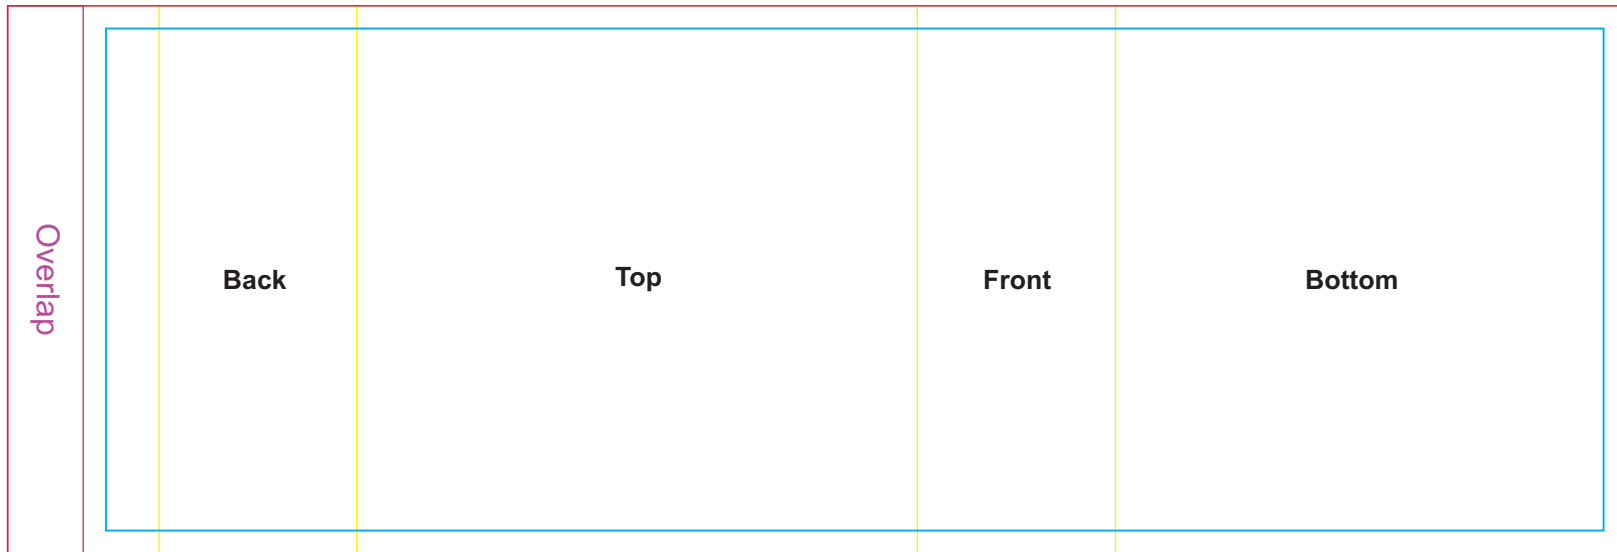

LL0208 - Arc Charger (Round or Square) with Sleeve - White

Pad Print  PMS XXXc

Digital 

Digital 

Pad/Digital
Print Area: 50mm Diameter
Actual print size: xxmmL x xxmmH

DIGITAL
Edge to Edge
Print Area: 70mm Diameter
Actual print size: xxmmL x xxmmH

Finished print area - Pad/Digital 
Finished print area - Edge to Edge Digital 
Digital Bleed 

Sleeve on box

Sleeve
Print Area: 214mmL x 72mmH
Actual print size: xxmmL x xxmmH

Max print area for copy & text 
Finished print area 
Folds 

Sleeve

Print Area: 214mmL x 72mmH

Actual print size: xxmmL x xxmmH

Max print area for copy & text

Finished print area

Folds