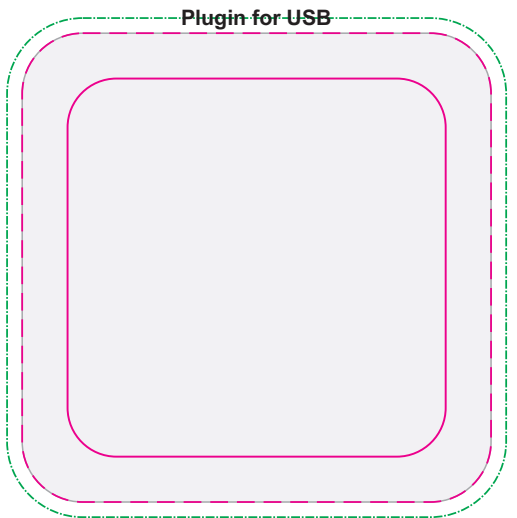

**LL0208 - Arc Charger (Round or Square) with Label - White**

**Pad Print**  PMS XXXc

**Digital** 

**Label** 

**ROUND**  
**Pad/Digital**  
Print Area: 50mm Diameter  
Actual print size: xxmmL x xxmmH

**Edge to Edge**  
Print Area: 70mm Diameter  
Actual print size: xxmmL x xxmmH

**SQUARE**  
**Pad/Digital**  
Print Area: 50mmL x 50mmH  
Actual print size: xxmmL x xxmmH

**Edge to Edge**  
Print Area: 62mmL x 62mmH  
Actual print size: xxmmL x xxmmH

Finished print area - Pad/Digital   
Finished print area - Edge to Edge Digital   
Digital Bleed 

**White gift box with Label**

**Label**  
Print Area: 50mmL x 50mmH  
Actual print size: xxmmL x xxmmH

Max print area for copy & text   
Finished print area   
Label Bleed 