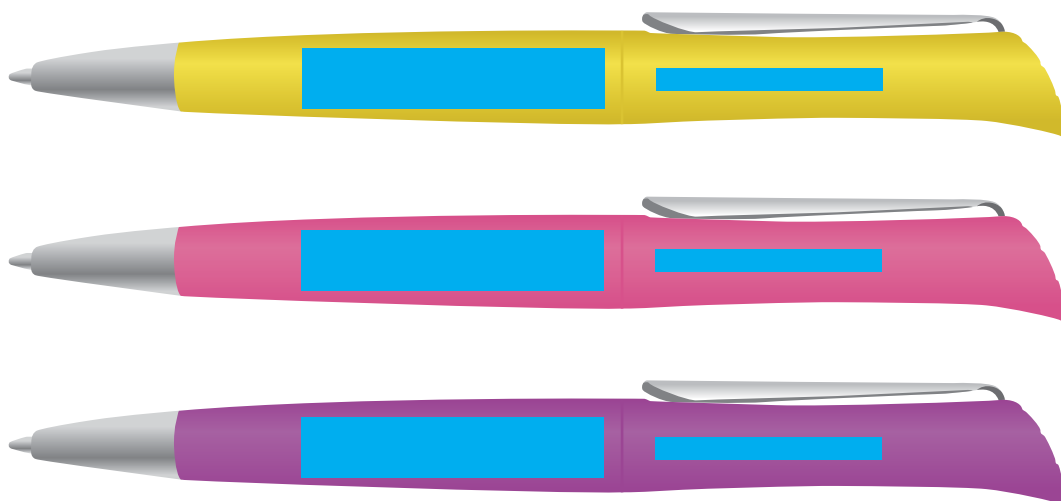

ARTWORK FOR APPROVAL

IMPORTANT: This drawing is for approximate print positional purposes only. It is not intended to be an exact scale or detailed representation of the product. Colour proofs are to be used as a guide only and not a true representation of true product or print colour. If item colours are important, order a sample from our current shipment.

Order #
Proof #1
Date 00/00/00

Product Code : LL0204
Description : Lotus Ballpoint Pen
Item Colour/s : Yellow, Pink, Purple
Quantity :
Decoration Type: Digital Direct
Print Colour

DIGITAL DIRECT: This item is digitally printed in CMYK.

Maximum print area: Barrel Top: 30mmL x 3mmH & Barrel Bottom: 40mmL x 8mmH
Actual print size:

INTERNAL USE ONLY

INT:

QC Code:	New Pte # _____	Info:	Q: _____	Ctns: _____	Wt(kg): _____
PP:	Prt Int: _____	Prep:	S: _____	D: _____	
Rpt Ord:	Rpt Pte # _____	Cat:	E: _____	Ctns: _____	Wt(kg): _____
Split: Y/N	Mach: _____	U/P Int: _____	R/P Int: _____	R: _____	D: _____
Courier:					Total Wt(kg): _____