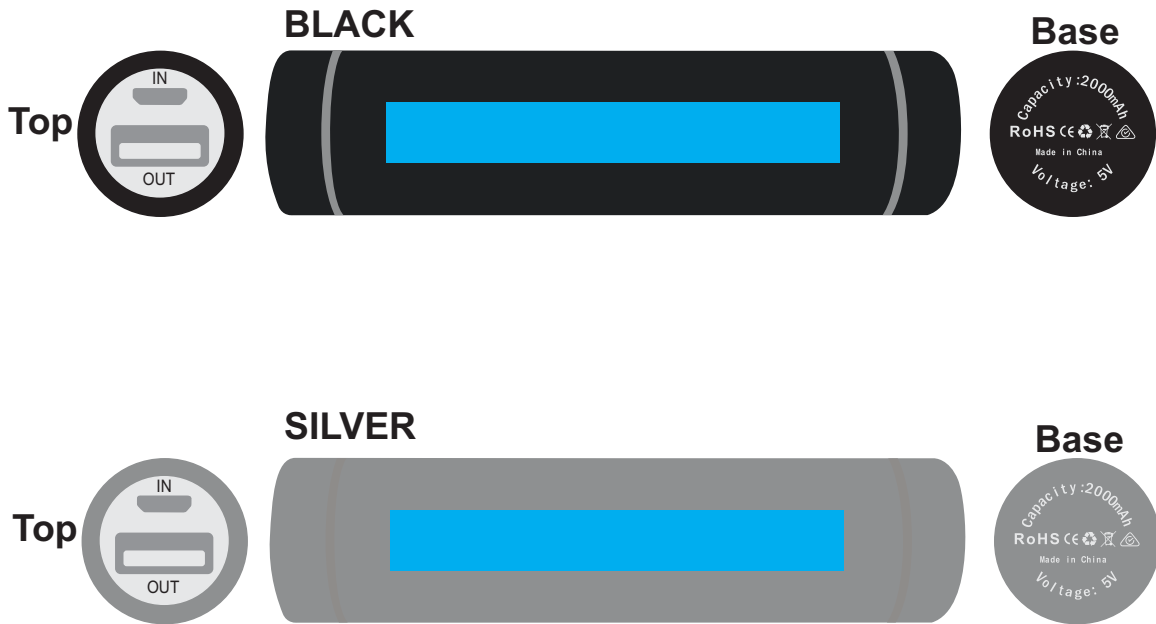

Order #
Proof # 1
Date 00/00/0000

Product Code : LL0123
Description : Navigate Power Bank
Item Colour/s : Black, Silver
Quantity :
Decoration Type : Laser

Standard Inclusions

Micro USB Cable 

LASER ENGRAVING VARIATIONS:

Due to slight variations in the composition of item materials its possible laser engraving results will vary from time to time and this is considered normal.

Maximum print area: 60mmL x 8mmH
Actual print size: