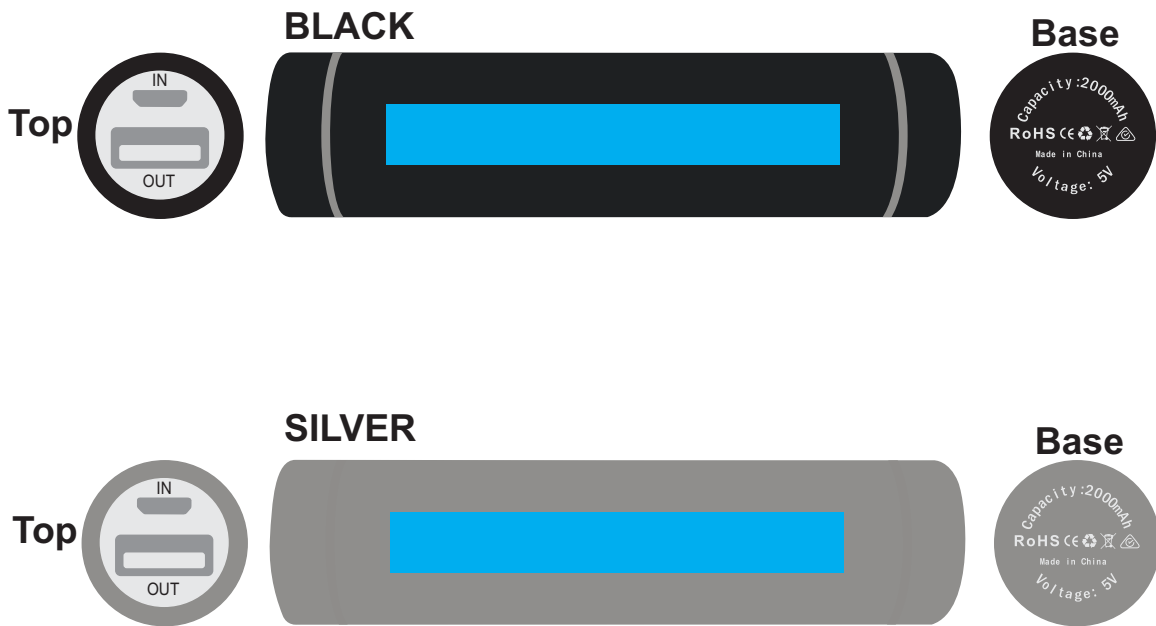

ARTWORK FOR APPROVAL

IMPORTANT: This drawing is for approximate print positional purposes only. It is not intended to be an exact scale or detailed representation of the product. Colour proofs are to be used as a guide only and not a true representation of true product or print colour. If item colours are important, order a sample from our current shipment.

Order #
Proof # 1
Date 00/00/0000

Product Code : LL0123
Description : Navigate Power Bank
Item Colour/s : Black, Silver
Quantity :
Decoration Type : Laser

LASER ENGRAVING VARIATIONS:

Due to slight variations in the composition of item materials its possible laser engraving results will vary from time to time and this is considered normal.

Maximum print area: 60mmL x 8mmH
Actual print size:

INTERNAL USE ONLY

INT:

QC Code:	New Pte # _____	Info:	Q: _____	Ctns: _____	Wt(kg): _____
PP:	Prt Int: _____	Prep:	S: _____	D: _____	
Rpt Ord:	Rpt Pte # _____	Cat:	E: _____	Ctns: _____	Wt(kg): _____
Split: Y/N	Mach: _____	U/P Int: _____	R/P Int: _____	R: _____	D: _____
Courier:					Total Wt(kg): _____