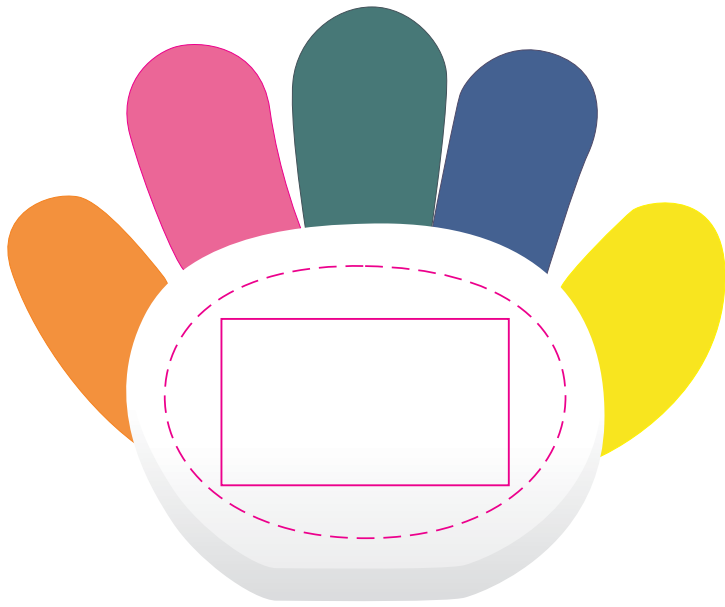

LL005 - Handy Highlighter - White

Pad Print  PMS XXXc

Digital 

Pad
Print Area: 38mmL x 22mmH
Actual print size: xxmmL x xxmmH

Digital
Print Area: 53mmL x 36mmH
Actual print size: xxmmL x xxmmH

Finished print area - Pad Print
Finished print area - Digital Print