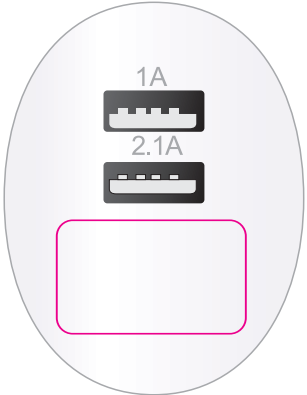

LL0007 - Monza Car Charger - White

Pad Print PMS
XXXc

Digital 

PAD
Side
Print area: 35mmL x 5mmH
Actual print size:

PAD/DIGITAL
Front
Print area: 25mmL x 15mmH
Actual print size:

Finished print area - Pad 
Finished print area - Pad/Digital 