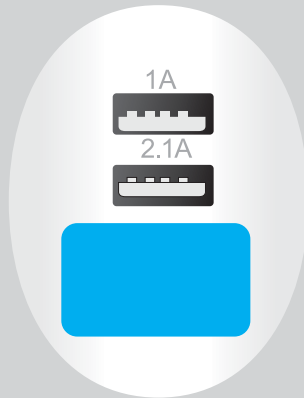

ARTWORK FOR APPROVAL

IMPORTANT: This drawing is for approximate print positional purposes only. It is not intended to be an exact scale or detailed representation of the product. Colour proofs are to be used as a guide only and not a true representation of true product or print colour. If item colours are important, order a sample from our current shipment.

Order #
Proof #1
Date 00/00/00

Product Code : LL0007
Description : Monza Dual USB Outlet Car Charger
Item Colour : White
Quantity :
Decoration Type : Digital Direct
Print Colour

DIGITAL DIRECT: This item is digitally printed in CMYK. If pantone colour matching is important we require you to provide specific PMS colours, and we will produce closest CMYK colour match possible (to CP equivalent of coated pantone colours - perfect colour match not guaranteed). Vector art is required for colour matching. We are unable to edit colours in rasterized images. Print colours may be altered in appearance if placed on a strong colour background.

Maximum print area: 25mmL x 15mmH
Actual print size:

INTERNAL USE ONLY

INT:

QC Code:	New Pte # _____	Info:	Q: _____	Ctns: _____	Wt(kg): _____
PP:	Prt Int: _____	Prep:	S: _____	D: _____	
Rpt Ord:	Rpt Pte # _____	Cat:	E: _____	Ctns: _____	Wt(kg): _____
Split: Y/N	Mach: _____	U/P Int: _____	R/P Int: _____	R: _____	D: _____
Courier:					Total Wt(kg): _____