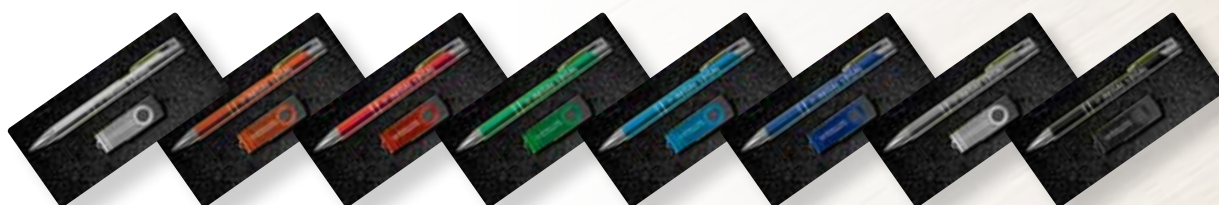

Bellman Gift Set
LL8215

- Style gift set of Napier Ballpoint Pen and 4GB Swivel Flash Drive packed in 2 piece cardboard gift box with laser cut foam insert.

Item Size: 170 x 32 x 80 (LxHxD)mm.

Cape Gift Set
LL8216

- Style gift set of Napier Ballpoint Pen Black and 4GB Swivel Flash Drive packed in 2 piece cardboard gift box with laser cut foam insert.

Item Size: 170 x 32 x 80 (LxHxD)mm.