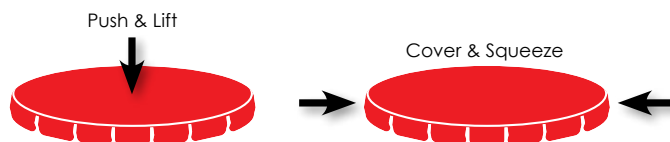

**Egg Shape Sugar Free Breath Mints**

LL062

- Snap lock opening.
  - Approx. 30 sugar free mints.
- Item Size:** 62 x 45 x 5 (LxHxD)mm.  
Frosted Clear

**Rectangular Sugar Free Breath Mints**

LL077

- Snap lock opening.
  - Approx. 50 sugar free mints.
  - Credit card size.
- Item Size:** 78 x 47 x 5 (LxHxD)mm.

**Rectangular Sugar Free Breath Mints**

LN077

- Snap lock opening.
  - Approx. 50 sugar free mints.
  - Credit card size.
- Item Size:** 78 x 47 x 5 (LxHxD)mm.  
**MOQ:** 10,000

**Click It Mint Tins**

LL073

- Container with approx 60 sugar free mints.
  - Foiled sealed click lock tin lid in a plastic container.
- Item Size:** 15mmH x 47mm Dia.

Important - Mints are sourced from multiple manufacturers, variations in colour, taste, texture and size may apply.