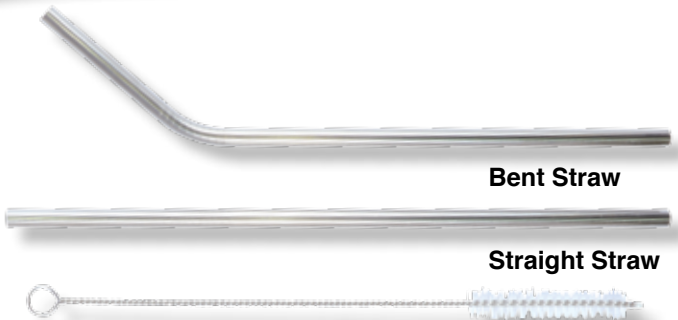

Bent Straw

Straight Straw

Cleaning Brush

Fizz Straw Set

NEW

LL8781

- 1 x straight, 1 x bent straw.
- Stainless steel.
- Straw cleaning brush included.
- Black pouch included.

Item Size: 255 x 65 (LxH)mm

Unbleached natural calico is better for the environment.

Bent Straw

Straight Straw

Cleaning Brush

Mojito Straw Set

NEW

LL8782

- 1 x straight, 1 x bent straw.
- Stainless steel.
- Straw cleaning brush included.
- Calico pouch included.

Item Size: 260 x 70 (LxH)mm