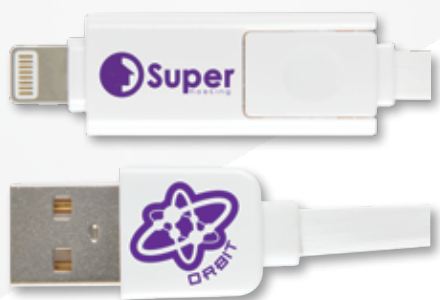

Nifty Cable

LL0112

Dual 50cm micro USB/8 pin connector cable to charge any phone/device that has a Micro USB or 8 pin input.

Item Size: 500 x 14 (LxH)mm.

See page 106 for backing card option.

Radius Cable

LL9093

- Extra long 1m combination cable with Type C, Micro USB & 8 Pin connectors
- Suits all major brands of phones.

Item Size: 1030 x 7 x 45 (LxH)mm.