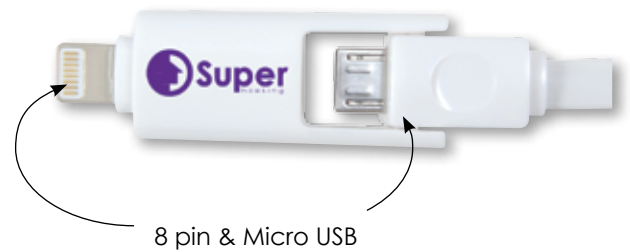

LL0112 Dual 50cm Micro USB/8 Pin Connector Cable

- Dual 50cm micro USB/8 pin connector cable to charge any phone/device that has a Micro USB or 8 pin input.

Colour:

Item Size: 500 x 14 (LxH)mm.

8 pin & Micro USB

See page 89 for backing card option.

LL9078 Zippy 3 Way Cable

- Retractable USB cable with micro USB, and other major connections on the market.
- Compatible with most current mobile devices, including mobile phones, tablets and other small electrical devices.
- Will sync and charge devices via USB port.
- 70cm long when extended and will carry 2.1 amps constantly.

Colours:

Item Size: Zippy – 110 x 13 x 42 (LxHxD)mm,
Box – 115 x 16 x 50 (LxHxD)mm.