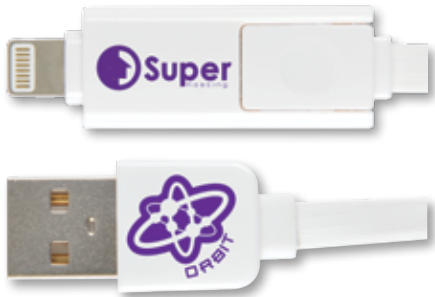

LL0112 Dual 50cm Micro USB/8 Pin Connector Cable

- Dual 50cm micro USB/8 pin connector cable to charge any phone/device that has a Micro USB or 8 pin input.

Colour:

Item Size: 500 x 14 (LxH)mm.

8 pin & Micro USB

See page 89 for backing card option.

LL9078 Zippy 3 Way Cable

- Retractable USB cable with micro USB, and other major connections on the market.
- Compatible with most current mobile devices, including mobile phones, tablets and other small electrical devices.
- Will sync and charge devices via USB port.
- 70cm long when extended and will carry 2.1 amps constantly.

Colours:

Item Size: Zippy – 110 x 13 x 42 (LxHxD)mm,
Box – 115 x 16 x 50 (LxHxD)mm.