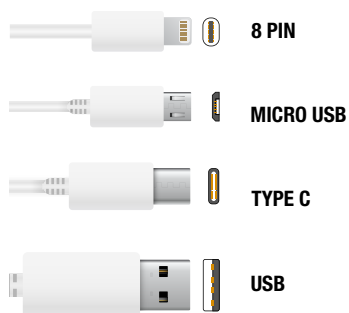

LL9404 Family Light Up 3 in 1 Cable

- 3 in 1 USB connector cable with micro USB, 8 pin & Type C, data transfer and charging.
- Unit lights up when plugged in.

Colours:

Item Size: Body 31 x 15 x 26 (LxHxD)mm, Cable approx. 45mmL.

LL9352 2 in 1 Retracting Cable

- Retractable USB cable with micro USB and 8 Pin connector cable.
- Will sync and charge devices via USB port.
- 1 metre long when extended and will carry 2.1A.
- Factory instructions printed under dome on 1 side.

Colours:

Item Size: 130 x 40 x 20 (LxHxD)mm

LL9353 Fury 3 In 1 Retracting Cable

- Retractable USB cable with micro USB, Type C and 8 Pin connector cable.
- Will sync and charge devices via USB port.
- 1 metre long when extended and will carry 2.1A.
- Factory instructions printed under dome on 1 side.

Colours:

Item Size: 130 x 40 x 20 (LxHxD)mm