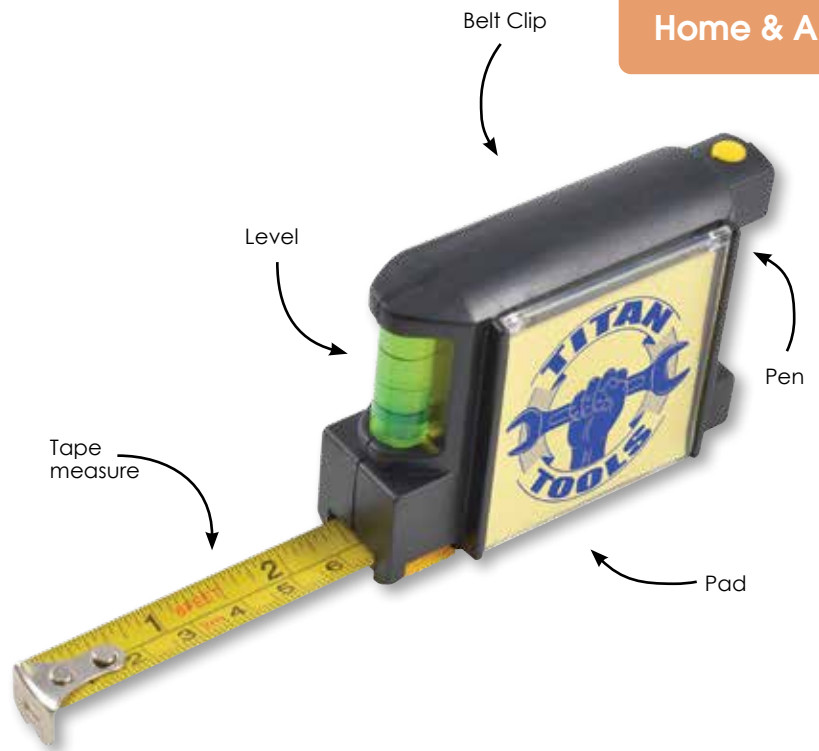

**LL1402 4-In-1 2 Metre Tape Measure**

- 4 in 1 2 metre / 6 foot tape measure.
- Also includes silver belt clip, yellow pen, yellow note pad, spirit level.
- Push button for tape measure release.

Colours: 

Item Size: 80 x 63 x 30 (LxHxD)mm.

**LL496 White Styleline Tape Measure**

- 1.5 metre / 60 inch polyester tape measure.
- Metric and imperial calibrations.
- Red push button on back retracts tape.

Colour: 

Item Size: 50mm Dia.

**LL41 White Marvel Cutter / Keyring**

- Key split ring fitting and innovative push blade that retracts into case when pressure is released.

Colour: 

Item Size: 70 x 30 (LxH)mm.