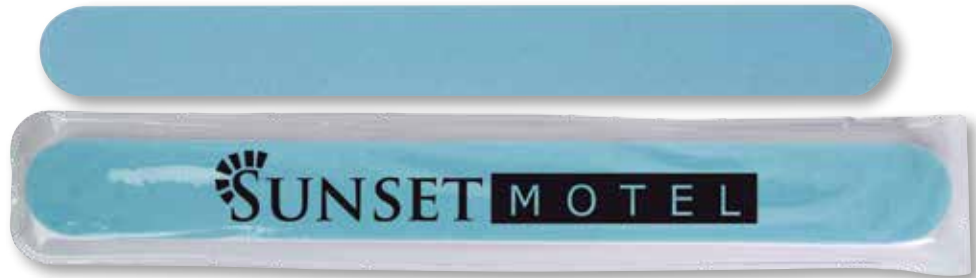

LL2003 Sydney Mini Emery Board Pack

- Set of 6 tear away mini emery boards in matchbox style cardboard pack.

Colour:

Item Size: 57 x 60 x 8 (LxHxD)mm.

LL2008 Pink/Blue Salon Size Emery Boards

- Two tone emery board in clear PVC pouch.
- Warning - Colours may change from shipment to shipment.

Colour:

Item Size: 180 x 20 (LxH)mm.

LN2007 Custom Print Salon Size Emery Boards

- Emery board custom printed up to 4 colour process both sides in Clear PVC pouch.

Colours: Custom

Minimum Quantity: 10,000 units.