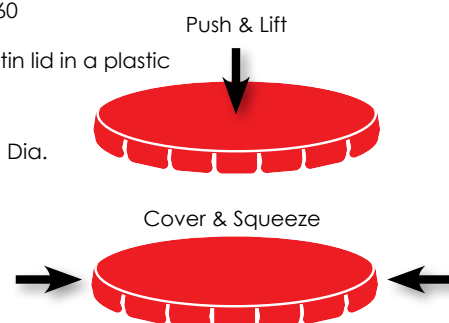

Colour: Frosted Clear

Item Size: 62 x 45 x 5 (LxHxD)mm.

**LL077 Rectangular Sugar Free Breath Mints**

- Snap lock opening.
- Approx. 50 sugar free mints.
- Credit card size.

Colour:

Item Size: 78 x 47 x 5 (LxHxD)mm.

**LN077 Rectangular Sugar Free Breath Mints**

- Snap lock opening.
- Approx. 50 sugar free mints.
- Credit card size.

Colour:

Item Size: 78 x 47 x 5 (LxHxD)mm.

**LL073 Click It Mint Tins**

- Container with approx 60 sugar free mints.
- Foiled sealed click lock tin lid in a plastic container.

Colour:

Item Size: 15mmH x 47mm Dia.

Important - Mints are sourced from multiple manufacturers, variations in colour, taste, texture and size may apply.