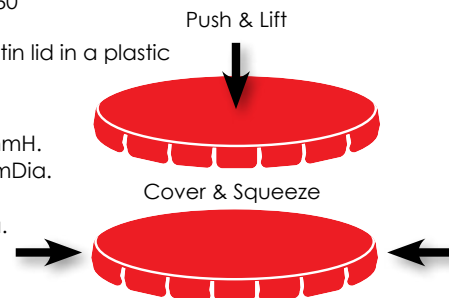

- Snap lock opening.
- Approx. 30 sugar free mints.

Colour: Frosted Clear

Item Size: 62 x 45 x 5 (LxHxD)mm.

4CP Standard Label: 32mmDia, 39 x 29 (LxH)mm.

LL077 Rectangular Sugar Free Breath Mints

- Snap lock opening.
- Approx. 50 sugar free mints.
- Credit card size.

Colour:

Item Size: 78 x 47 x 5 (LxHxD)mm.

4CP Standard Label: Front – 71 x 41 (LxH)mm.

LN077 Rectangular Sugar Free Breath Mints

- Snap lock opening.
- Approx. 50 sugar free mints.
- Credit card size.

Colour:

Item Size: 78 x 47 x 5 (LxHxD)mm.

4CP Standard Label: Front – 71 x 41 (LxH)mm.
Back – 69 x 40 (LxH)mm.

LL073 Click It Mint Tins

- Container with approx 60 sugar free mints.
- Foiled sealed click lock tin lid in a plastic container.

Colour:

Item Size: 47mmDia x 15mmH.

4CP Standard Label: 45mmDia.

Pad Print: 40mmDia.

Laser Engraved: 40mmDia.

Important - Mints are sourced from multiple manufacturers, variations in colour, taste, texture and size may apply.