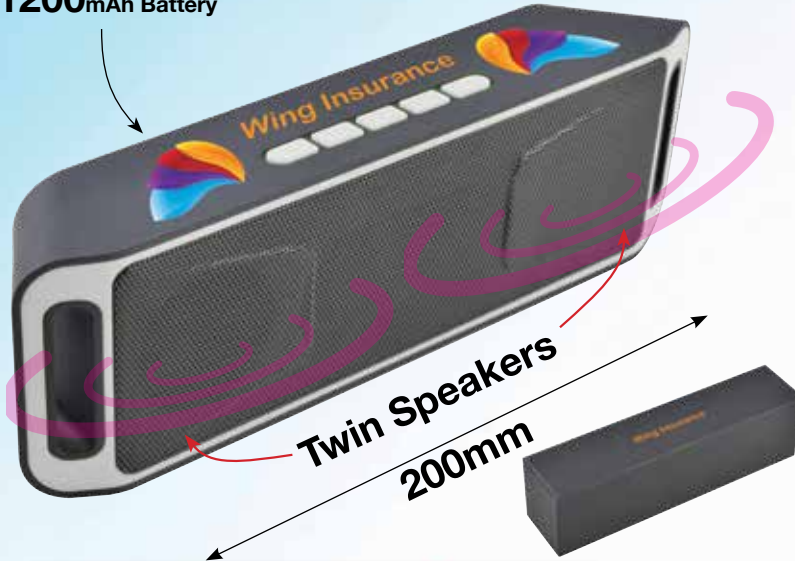

COBRA

S P E A K E R

1200mAh Battery

TECHNOLOGY

- Bluetooth / cable connect
- FM radio and hands free calling
- Wireless connection to your smartphone, tablet or Bluetooth device with the option to plug in included 3.5 audio jack into the speaker.
- Easy charging with included USB cable
- Enjoy music up to 6 hours
- Connect wirelessly up to 10 metres
- Soft touch finish
- User guide included
- Play music via MicroSD card reader or USB flash drive

Power2Go

LL9450 Cobra Speaker

Item Size: 200 x 64 x 41 (LxHxD)mm.

Box: 248 x 69 x 60 (LxHxD)mm.

Pad Print: Speaker – Top above buttons 60 x 12, Left /Right – 30 x 25 (LxH)mm.

4CP Digital Direct: Speaker – Top above buttons 90 x 12, Top Left /Right – 30 x 25, Box – 70 x 20 (LxH)mm.

Laser Engraving: Box – 70 x 20 (LxH)mm.