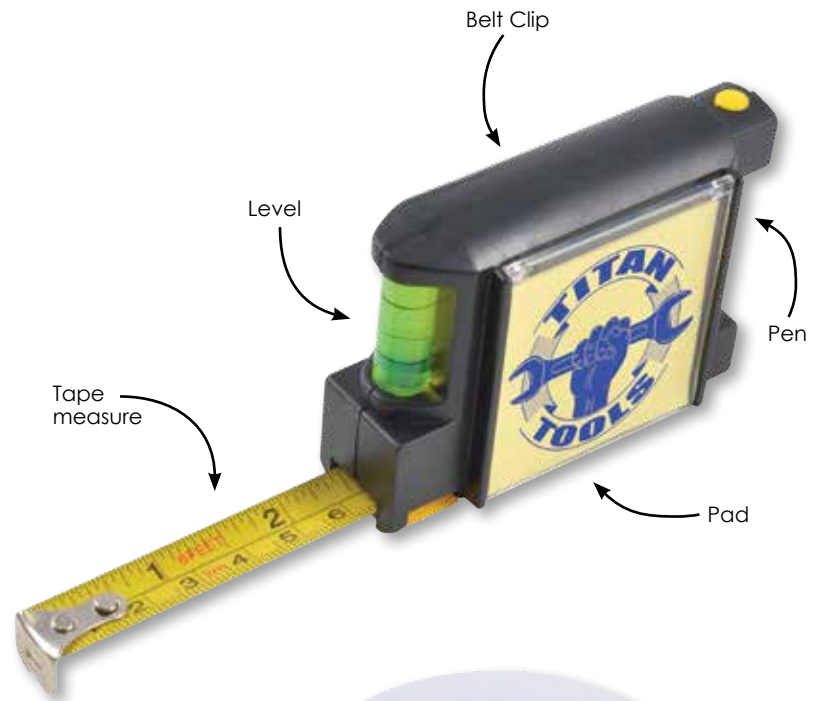

LL1402 4-in-1 2 Metre Tape Measure

- 4 in 1 2 metre /6 foot tape measure.
- Also includes silver belt clip, yellow pen, yellow note pad, spirit level.
- Push button for tape measure release.

Colours: 

Item Size: 80 x 63 x 30 (LxHxD)mm.

Pad Print: 40 x 40 (LxH)mm.

LL496 White Styleline Tape Measure

- 1.5 metre / 60 inch polyester tape measure.
- Metric and imperial calibrations.
- Red push button on back retracts tape.

Colour: 

Item Size: 50mmDia.

Pad Print: 36mmDia.

4CP Digital Direct: 38mmDia.

LL17 Tear Drop Tape Measure

- 1.5 metre / 60 inch cloth tape measure.
- Metric and imperial calibrations.
- Push button ball action retracts tape.

Colour: 

Item Size: 74 x 50 x 32 (LxHxD)mm.

Pad Print: Oval – 50 x 30 (LxH)mm.

4CP Digital Direct: Oval – 40 x 30 (LxH)mm.