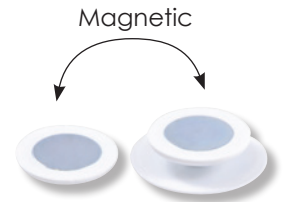

**LL16155 Magnetic Earbud Cable Management**

- Magnetic clip earphone cord retainer, keeps earbud cables neat, untangled and light on the ears.
- Great for listening to music while exercising.

Colour:

Item Size: 40mmDia x 14mmD.

Pad Print: 32mmDia (refer to line drawing for cut out).

**LL9250 Symphony Set of Folding Headphones in White Pouch**

- Adjustable folding headphone set with ear muffs.
- Fits most phone and media players.
- 1.1m lead with 3.5mm audio jack.
- Supplied in White polyester drawstring pouch.

Colour:

Item Size: 130 x 160 x 50 (LxHxD)mm.

Pad Print: Ear muffs – 26 Dia mm,  
Headband – 40 x 10 (LxH)mm.

4CP Standard Label: Earmuffs – 26mm Dia.

Screenprint: Pouch – 90 x 50 (LxH)mm.