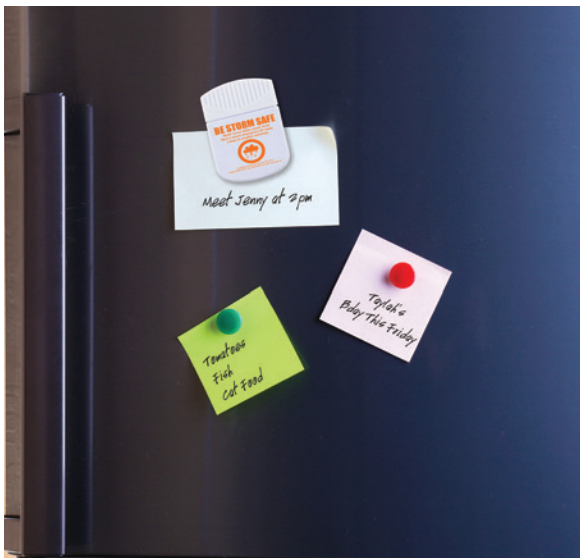

Pad Print: 55 x 55 (LxH)mm.

4CP Standard Label: 45mmDia.

Custom Paperclips: Existing factory shape, available minimum 10,000 clips (supplied as 500 packs of 20). Please request quote.

LL2779 Croc Magnetic Clip

- Heavy duty clip with strong magnet.
- Attaches to fridges, filing cabinets and most metal surfaces.

Colour:

Item Size: 72 x 50 (LxH)mm (at widest point).

Pad Print: 40 x 35 (LxH)mm.

Caution - Magnetic Product - Do not place within 30cm of an electronic product or media product. Some prints may look distorted due to the curved surface of the oval base. We recommend a proof at extra cost if in doubt. As this contains a magnet, we are unable to airfreight.